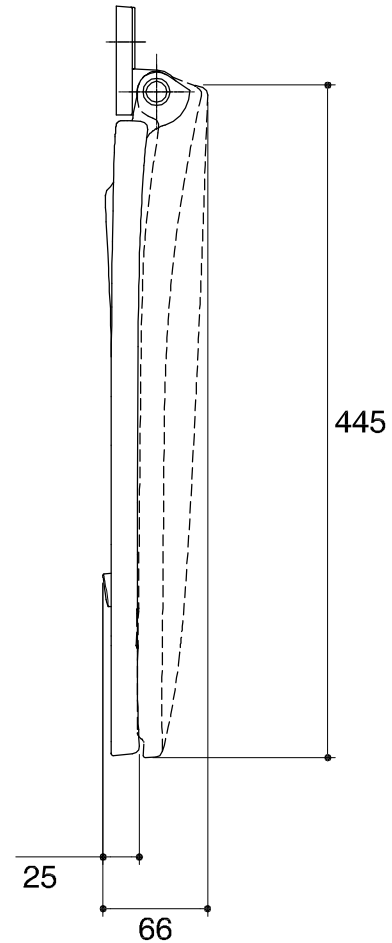

Dimensions are approximate.

Unit: mm

SKU	K-98101X
Name	GC SEAT W/TOP MOUNTED
Description	GENTLE-CLOSING SEAT
<b>KARAT</b>	

\* The recommended dimension for installation can be adjusted according to user preferences and layout.