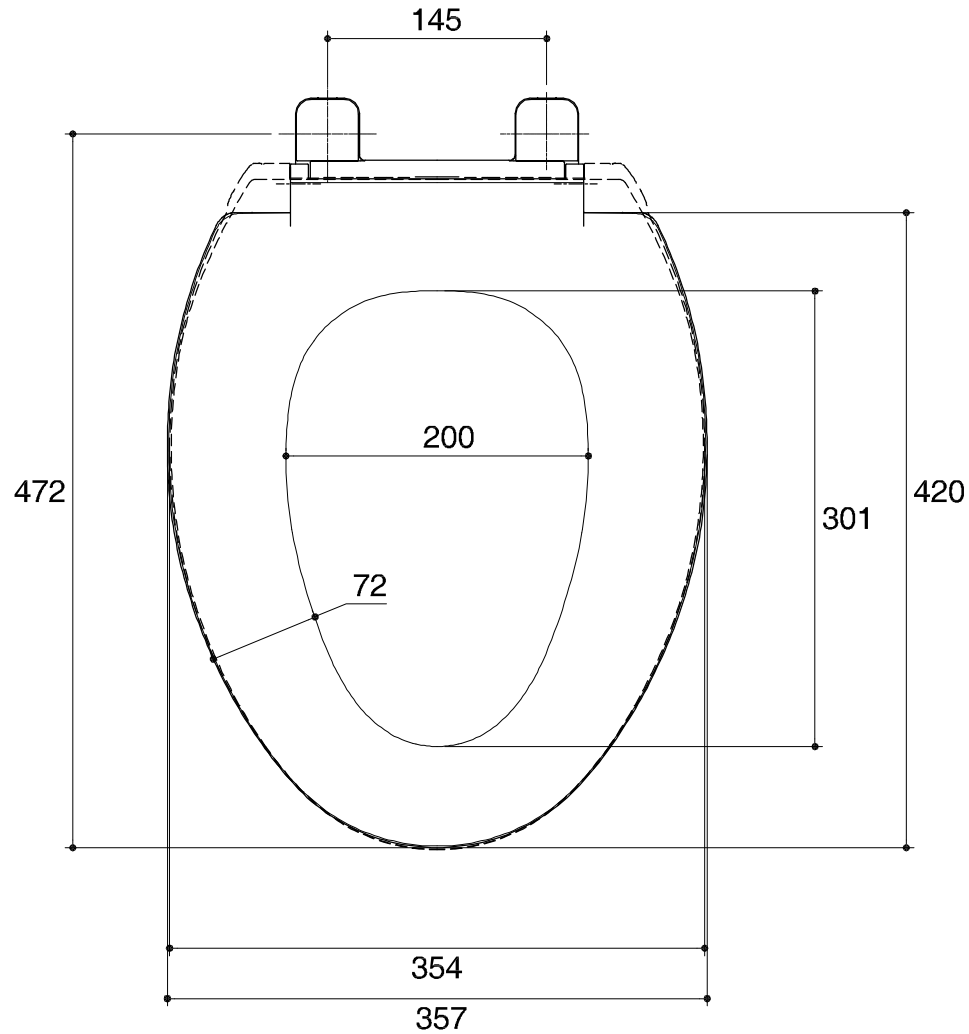

Dimensions are approximate.

Unit: mm

SKU	K-98101X
Name	GC SEAT W/TOP MOUNTED
Description	GENTLE-CLOSING SEAT
<b>KARAT</b>	

\* The recommended dimension for installation can be adjusted according to user preferences and layout.